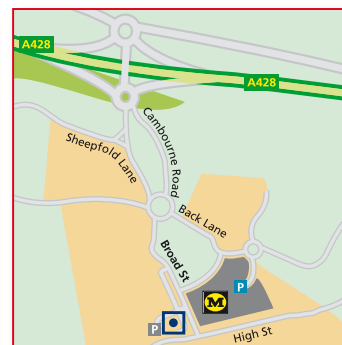

t-three

Inspiring organisations
to succeed

By Foot...

Standing facing the front of the office building walk to the left hand side where you will find a side gate. Please enter and walk to your right to unit 5.

By Road...

11 miles west of Cambridge – 15 mins drive from the M11 and A14 (junction 14).

9 miles east of St. Neots – 15 mins drive from the A1 at St. Neots.

Exit the A428 at Cambourne, on leaving the junction take the Cambourne road to a roundabout, take the 2nd exit onto Broad St. Follow the road and our office is on the right hand side opposite Morrisons.

By Rail...

The closest stations to our office are at St. Neots (London to Peterborough line) and Cambridge (London to Cambridge line).

London Kings Cross to St. Neots – approx 1 hr

London Kings Cross to Cambridge – approx 45 mins

London Liverpool Street to Cambridge – approx 1 hr 20 mins

By Air...

36 miles from Stansted Airport (approx 45 mins drive), 35 miles from Luton Airport (approx 1 hr drive) and 71 miles from Heathrow Airport (approx 2 hr 30 mins drive).

There is a direct line rail service from Stansted Airport to Cambridge (30 mins).

No direct line rail service operates between Luton Airport and Cambridge – travel would be via car or coach. Travel from Heathrow Airport to Cambridge by rail, via London (approx 2 hrs).

Office Directions

5 Caxton House, Broad Street, Great Cambourne, Cambridge CB23 6JN